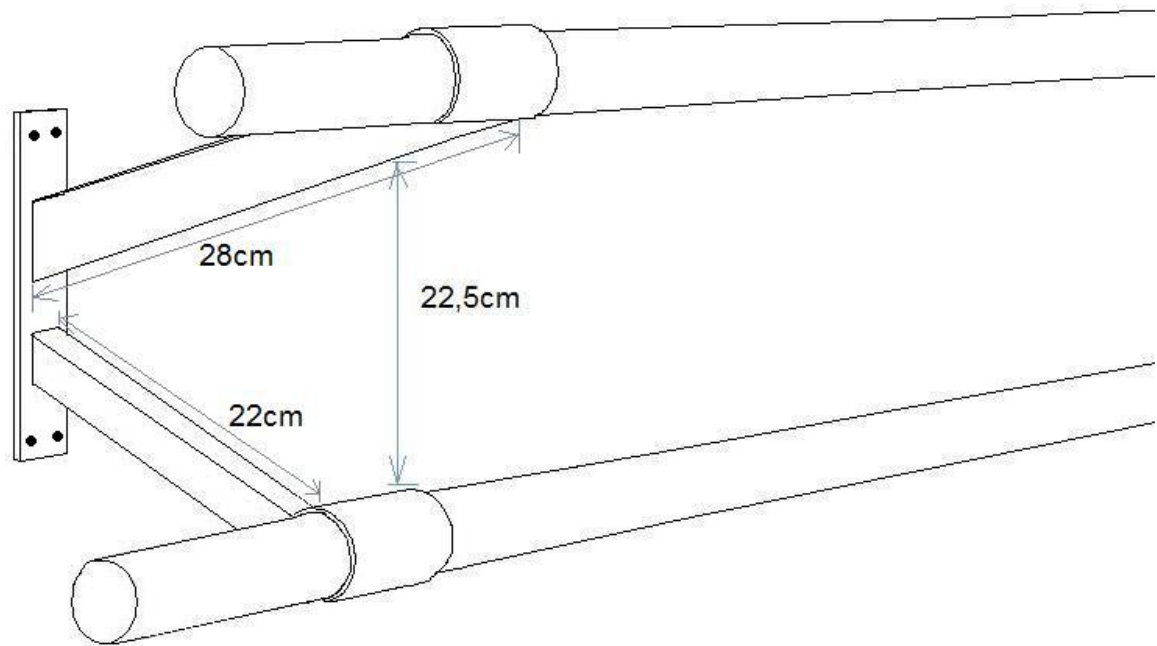

Ballettstange Rundprofil. Code 113

artimex **sport**
equipment